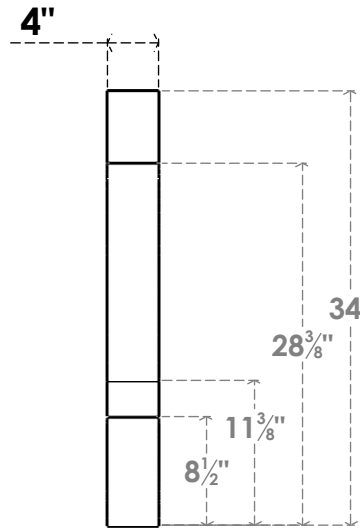

# ITEM NUMBER: BRCPC040X26000X34000BOA

4"W X 26"D X 34"H BALBOA ARCHITECTURAL GRADE PVC CLOSED KNEE BRACE

**SIDE PROFILE**

**FRONT PROFILE**

**ISOMETRIC**

EKENA MILLWORK  
2300 WEST MAIN ST.  
CLARKSVILLE, TX 75426  
TOLL FREE: 866-607-0453  
WWW.EKENAMILLWORK.COM

NOTES

1. INSTALLATION TO BE COMPLETED IN ACCORDANCE WITH MANUFACTURER'S SPECIFICATIONS.
2. DRAWING MAY NOT BE TO SCALE
3. THIS DRAWING IS INTENDED FOR DESIGN AND PLANNING PURPOSES ONLY.
4. ALL INFORMATION CONTAINED HEREIN WAS CURRENT AT THE TIME OF DEVELOPMENT BUT MUST BE REVIEWED AND APPROVED BY THE PRODUCT MANUFACTURER TO BE CONSIDERED ACCURATE.
5. ARCHITECTURAL GRADE PVC PRODUCTS ARE MADE FROM EXPANDED CELLULAR PVC AND COME NATURALLY WHITE BUT MAY BE PAINTED