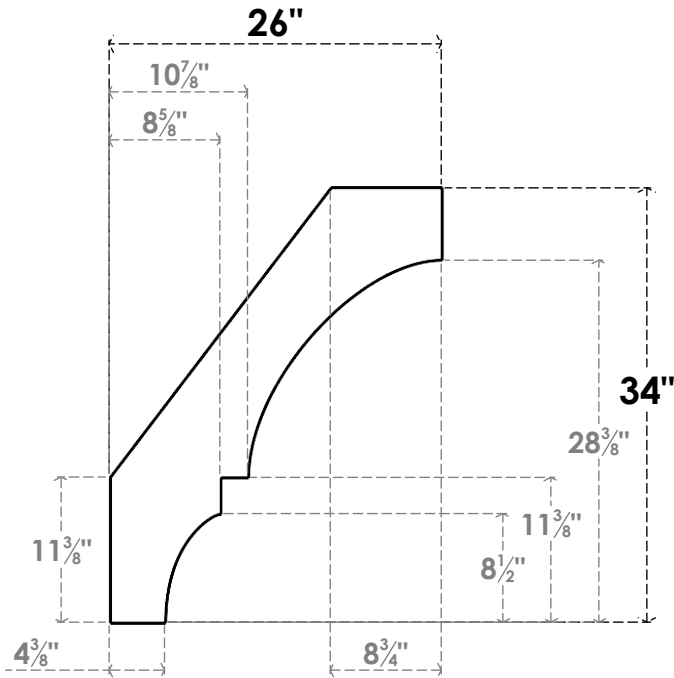

# ITEM NUMBER: BRCPC040X26000X34000BOA

4"W X 26"D X 34"H BALBOA ARCHITECTURAL GRADE PVC CLOSED KNEE BRACE

**SIDE PROFILE**

**FRONT PROFILE**

**ISOMETRIC**

EKENA MILLWORK  
2300 WEST MAIN ST.  
CLARKSVILLE, TX 75426  
TOLL FREE: 866-607-0453  
WWW.EKENAMILLWORK.COM